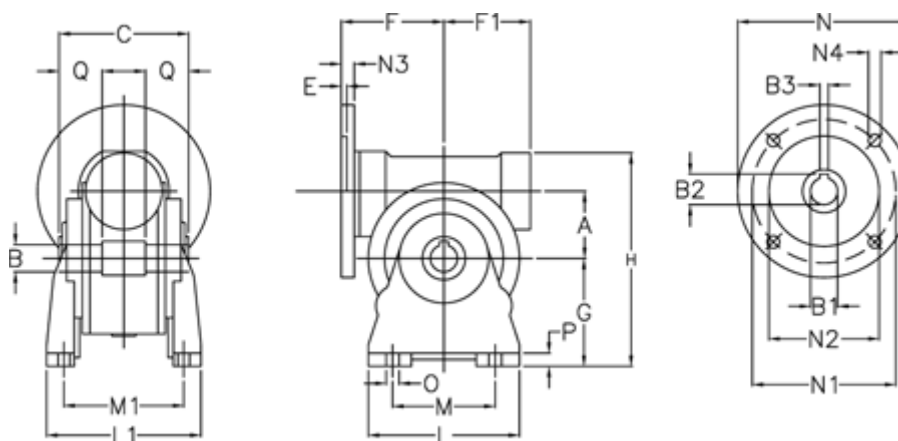

Data Sheet

Article number: 3902185040245

Description: Worm gear
VF 185-A-40-112B5, without lubrication

Measures

A	= 185.4	F1	= 205	N1	= 215
B	= 60 H7	G	= 254	N2	= 180
B1 E7	= 28	H	= 457	N3	= 16
B2	= 31.3	L	= 360	N4	= 13
B3 H9	= 8	L1	= 320	O	= 22
C	= 190	M	= 270	P	= 22
E	= 4	M1	= 251	Q	= 65
F	= 217	N	= 250		